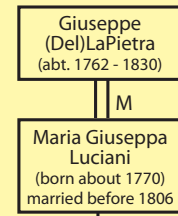

La Pietra Family Tree

Giuseppe & Maria's lineage

1762 - 1929 (Page 1 of 2)

Giuseppe's ancestry can be found on the "Early Della Pietra Family Tree"

La Pietra Family Tree

Giuseppe & Maria's lineage

1762 - 1929 (Page 2 of 2)

"Mini" Family Tree

Brought to you by dellapietra.com

This family shares the same beginnings as the DellaPietra family. In 1762, Giuseppe, a son of the DellaPietra family, was registered as "LaPietra" and most of his offspring carried the LaPietra surname until the present day.